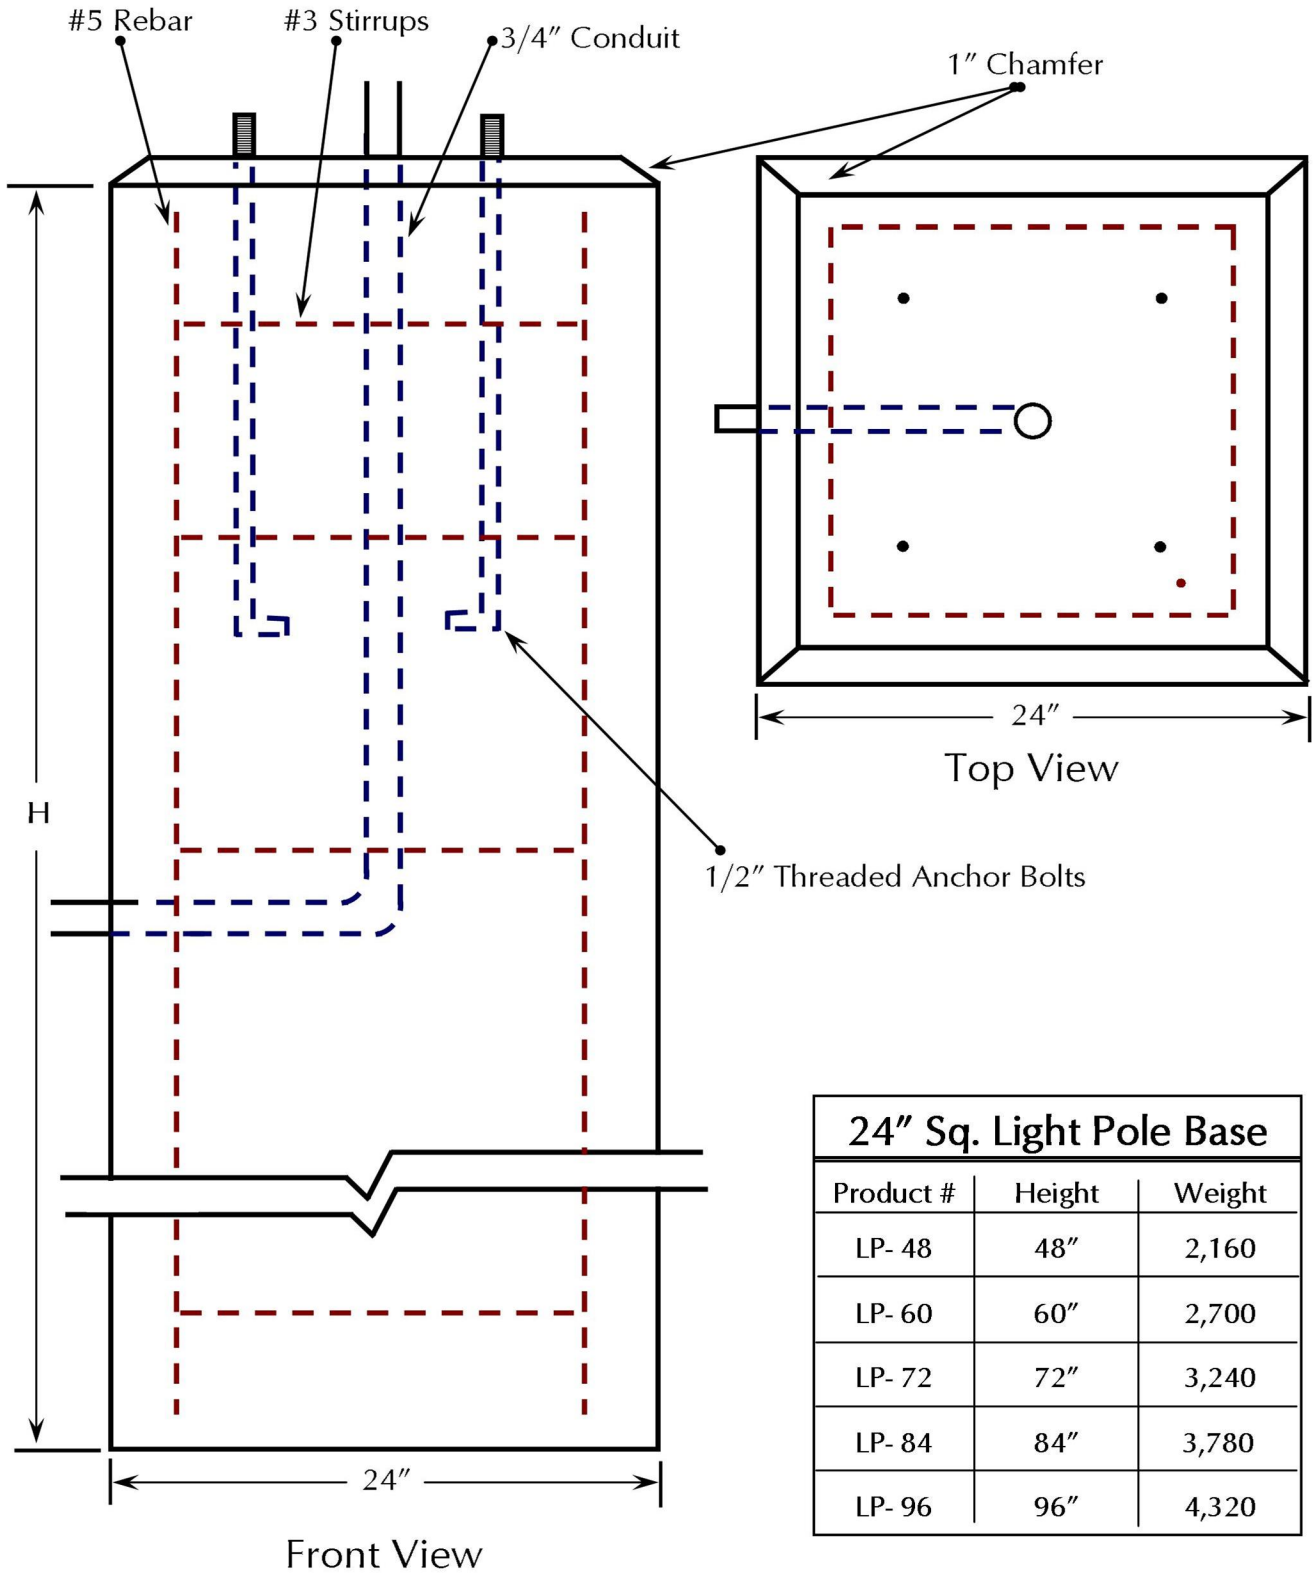

# 24"-SQ. LIGHT POLE BASE

Available in five heights.

- ◆ Use Wherever Needed ◆
- ◆ Suitable for a Variety of Pole Lighting ◆
  - ◆ Easy to Install ◆
  - ◆ Will Last for Years ◆
  - ◆ No Maintenance ◆
- ◆ Cast-in Bolts and Conduit ◆

## 24" Square Light Pole Base

Five Convenient Heights:

- ◆ 48-in. High x 24" x 24"
- ◆ 60-in. High x 24" x 24"
- ◆ 72-in. High x 24" x 24"
- ◆ 84-in. High x 24" x 24"
- ◆ 96-in. High x 24" x 24"

Drawings on Reverse

# 24"-SQ. LIGHT POLE BASE

24" Sq. Light Pole Base		
Product #	Height	Weight
LP- 48	48"	2,160
LP- 60	60"	2,700
LP- 72	72"	3,240
LP- 84	84"	3,780
LP- 96	96"	4,320

"When you need a concrete solution ... call Nitterhouse."