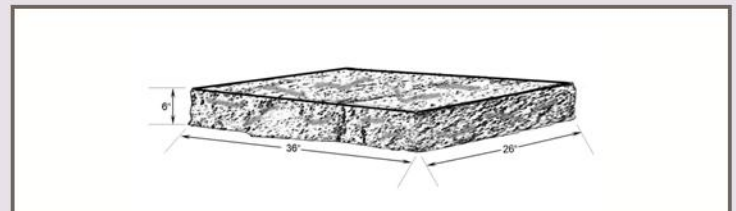

# OXFORD STONESTEPS™

— Available in Two Natural Colors —

Earthen Blend

Limestone

Description	Total Weight
8" Wide x 26" Deep with 6" Riser	55 Lbs.
24" Wide x 26" Deep with 6" Riser	160 Lbs.
36" Wide x 26" Deep with 6" Riser	250 Lbs.
48" Wide x 26" Deep with 6" Riser	335 Lbs.