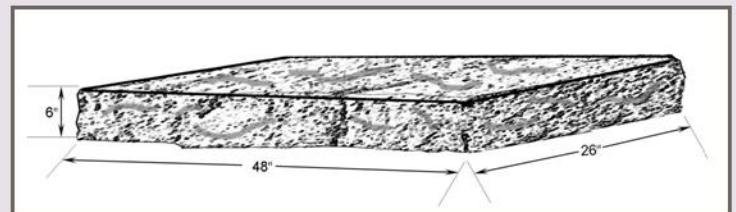

# OXFORD STONESTEPS™

— Available in Two Natural Colors —

Earthen Blend

Limestone

Description	Total Weight
8" Wide x 26" Deep with 6" Riser	55 Lbs.
24" Wide x 26" Deep with 6" Riser	160 Lbs.
36" Wide x 26" Deep with 6" Riser	250 Lbs.
48" Wide x 26" Deep with 6" Riser	335 Lbs.