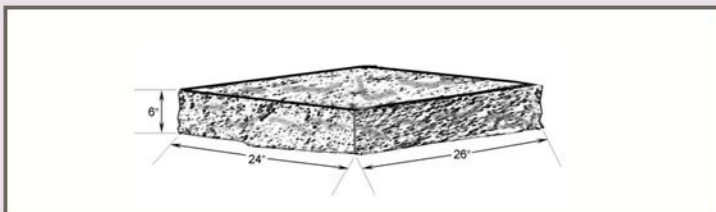

# OXFORD STONESTEPS™

— Available in Two Natural Colors —

Earthen Blend

Limestone

Description	Total Weight
8" Wide x 26" Deep with 6" Riser	55 Lbs.
24" Wide x 26" Deep with 6" Riser	160 Lbs.
36" Wide x 26" Deep with 6" Riser	250 Lbs.
48" Wide x 26" Deep with 6" Riser	335 Lbs.