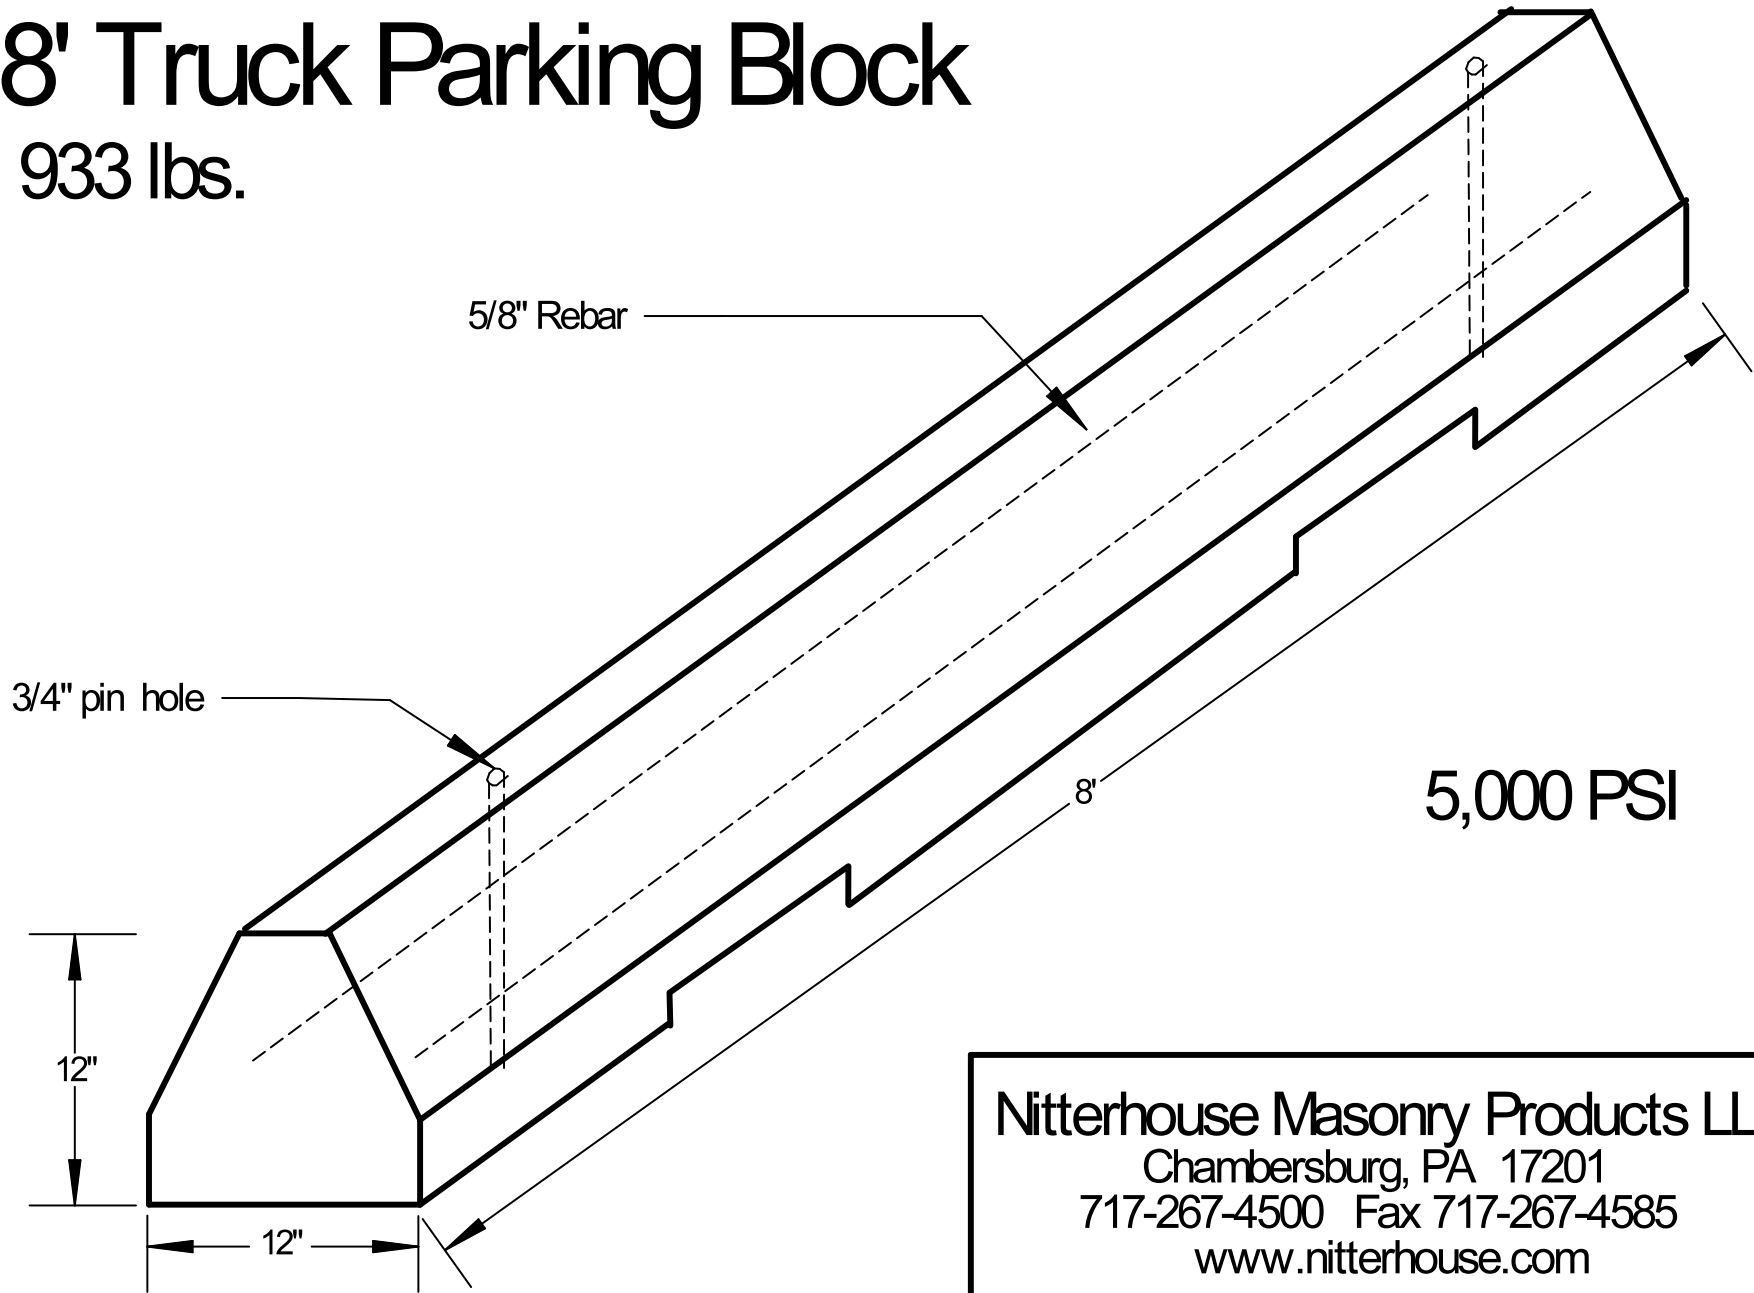

# 8' Truck Parking Block

933 lbs.

**Nitterhouse Masonry Products LLC**  
Chambersburg, PA 17201  
717-267-4500 Fax 717-267-4585  
[www.nitterhouse.com](http://www.nitterhouse.com)