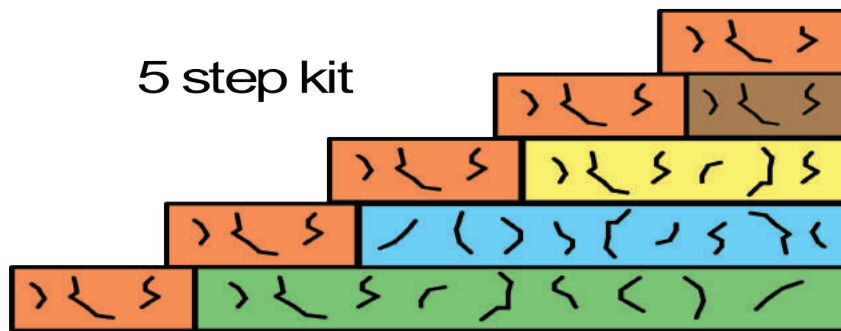

LONDON STONE

Kits available in
2-5 steps in 48" & 78" widths

STEPS

London Step

Side Riser

2 Step Kit: 2 steps, 2- 14" side risers

3 Step Kit: 3 steps, 2 -14" side risers, 2- 28" side risers

4 Step Kit: 4 steps, 2- 14" side risers, 2- 28" side risers, 2- 42" side risers

LONDON STONE STEPS

2 step kit

3 step kit

4 step kit

5 step kit

- Step Depth 16"
- Side Riser Length 14"
- Side Riser Length 28"
- Side Riser Length 42"
- Side Riser Length 56"

NITTERHOUSE

859 Cleveland Ave Chambersburg, PA 17201
www.nitterhousemasonry.com 717.267.4500