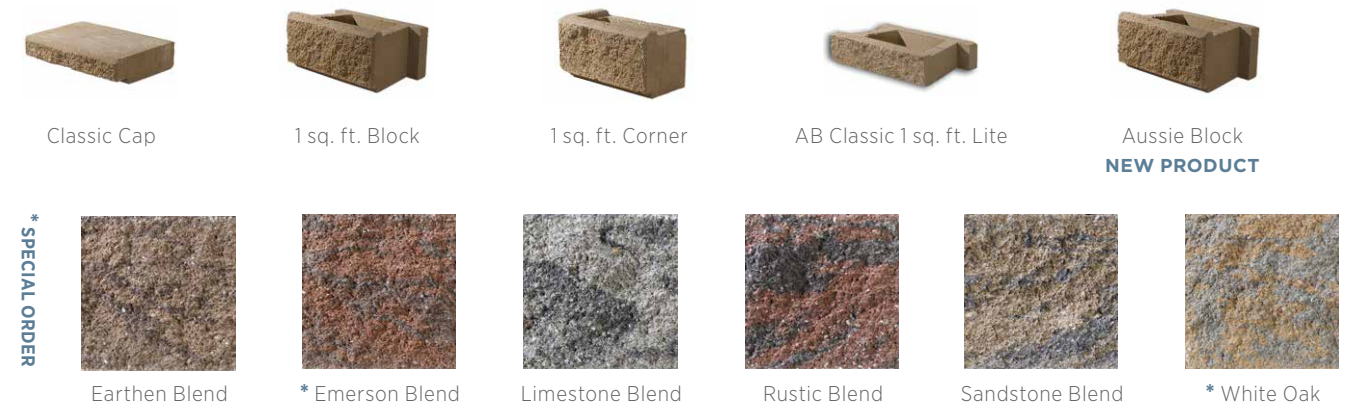

Limestone Blend

AB CLASSIC

1 SQ FT COLLECTION

ALLAN BLOCK RETAINING WALLS

The Allan Block Classic Collection, Allan Block's most popular line of retaining wall products, brings timeless beauty and sophistication to any landscape project. The clean lines of the Allan Block Classic Collection work equally well with basic and complex projects. With a variety of shapes, textures, and colors, this collection offers everything you need to easily create truly impressive hardscape walls.

USES: Commercial & Residential Retaining Walls

PRODUCT	COLLECTION	H x W x D	SQ. FT.	WEIGHT	UNITS/PALLET
AB Classic 1 sq. ft.	Classic	8" x 18" x 11 1/4"	1 sq. ft.	76.5lbs	48
AB Classic 1 sq. ft. Corner	Classic	8" x 15 5/8" x 7 13/16"	.85 sq. ft.	59lbs	45
AB Classic Cap	Classic	4" x 12" x 11 3/4"	.33 sq. ft.	46lbs	84
AB Classic 1 sq. ft. Lite	Classic	4" x 18" x 11 1/4"	.50 sq. ft.	38lbs	64
AB Aussie	Classic	8" x 18" x 9"	1 sq. ft.	70lbs	40

Earthen Blend