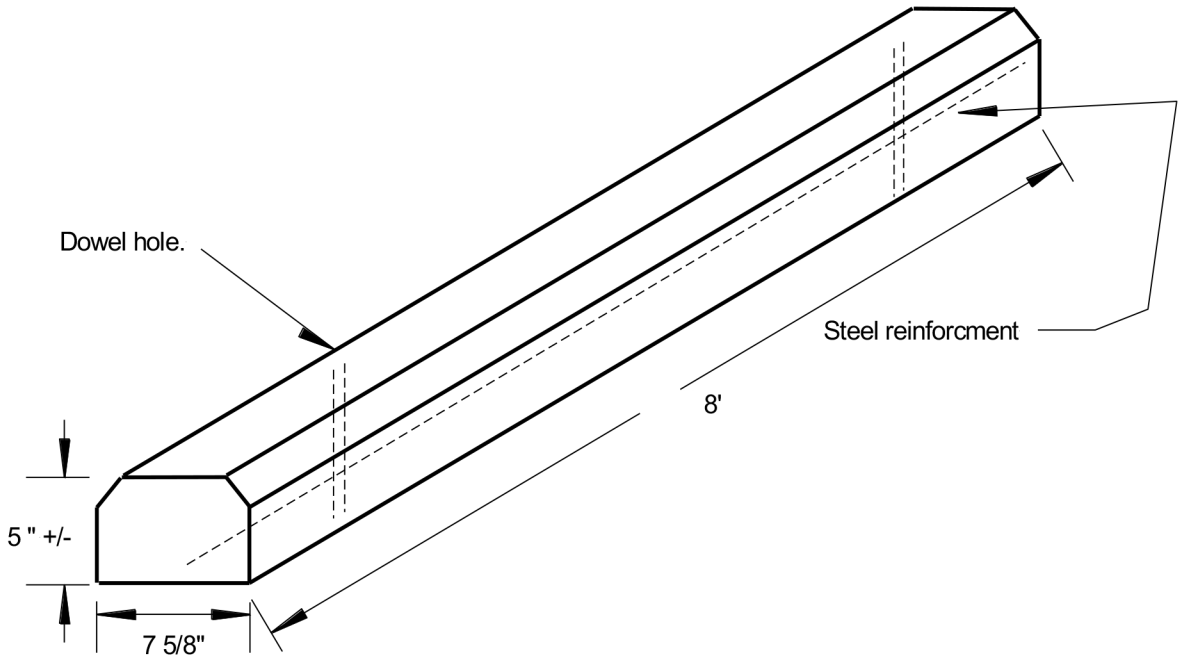

# 8' Parking Blocks

275 lbs

**NITTERHOUSE**

MASONRY PRODUCTS, LLC