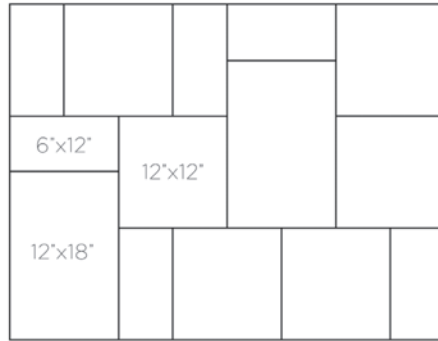

USES: *Pools, Patio, Walk Ways, Gardens, & Commercial*

NOTE:

All sizes are combined per layer

SOLD BY THE LAYER:

11.202 sq. ft. per layer,
10 layers/ 112.02 sq. ft. per pallet

SIZES
6" x 12"
12" x 12"
12" x 18"