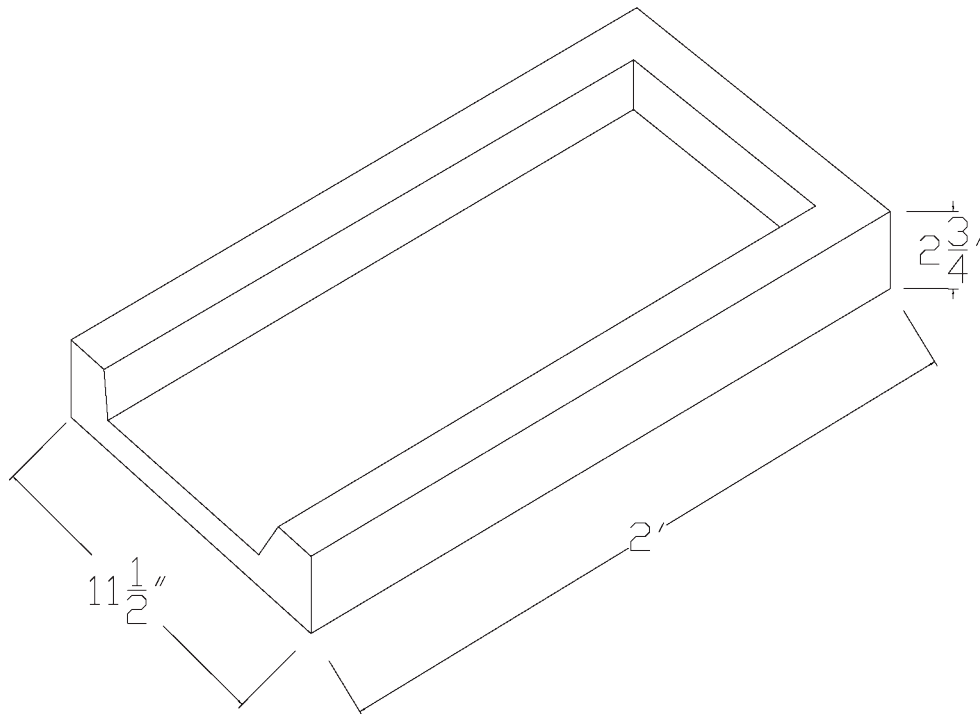

# NITTERHOUSE

Dimensions: 11-1/2" x 24" x 2-3/4"

Weight: **55lbs**