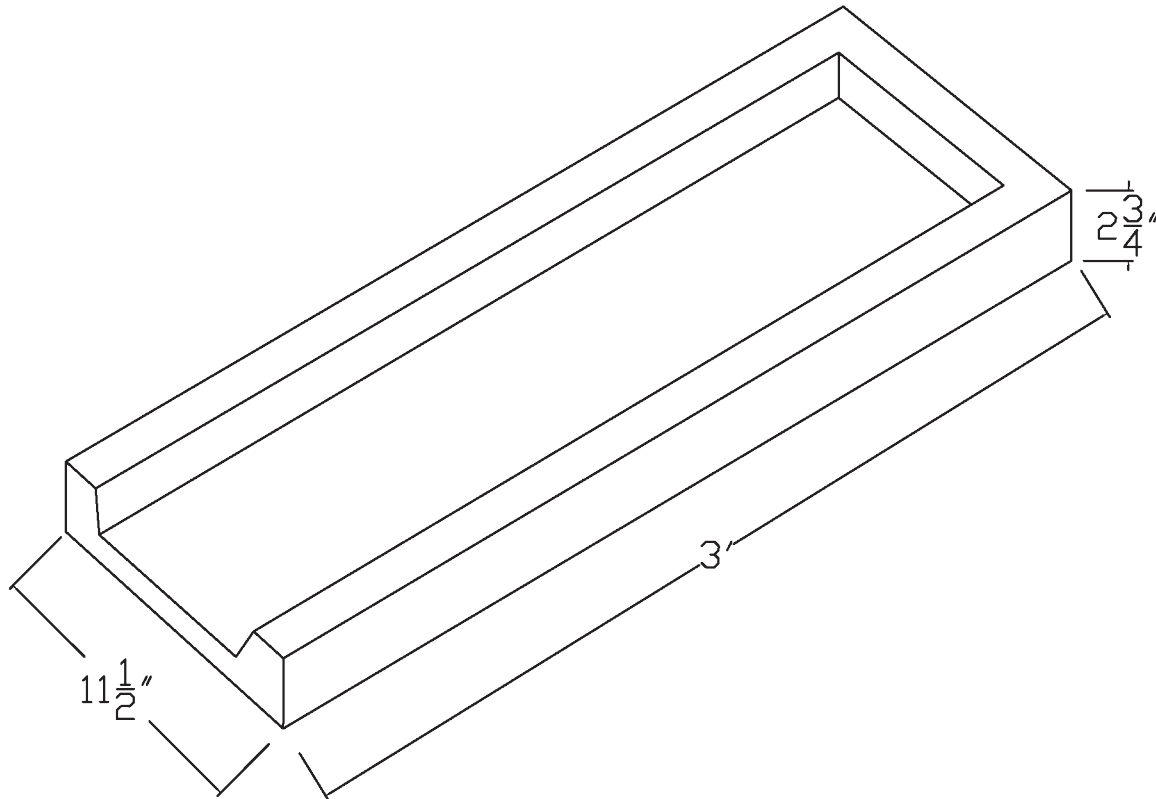

NITTERHOUSE

Dimensions: 11-1/2" x 36" x 2-3/4"

Weight: **93lbs**