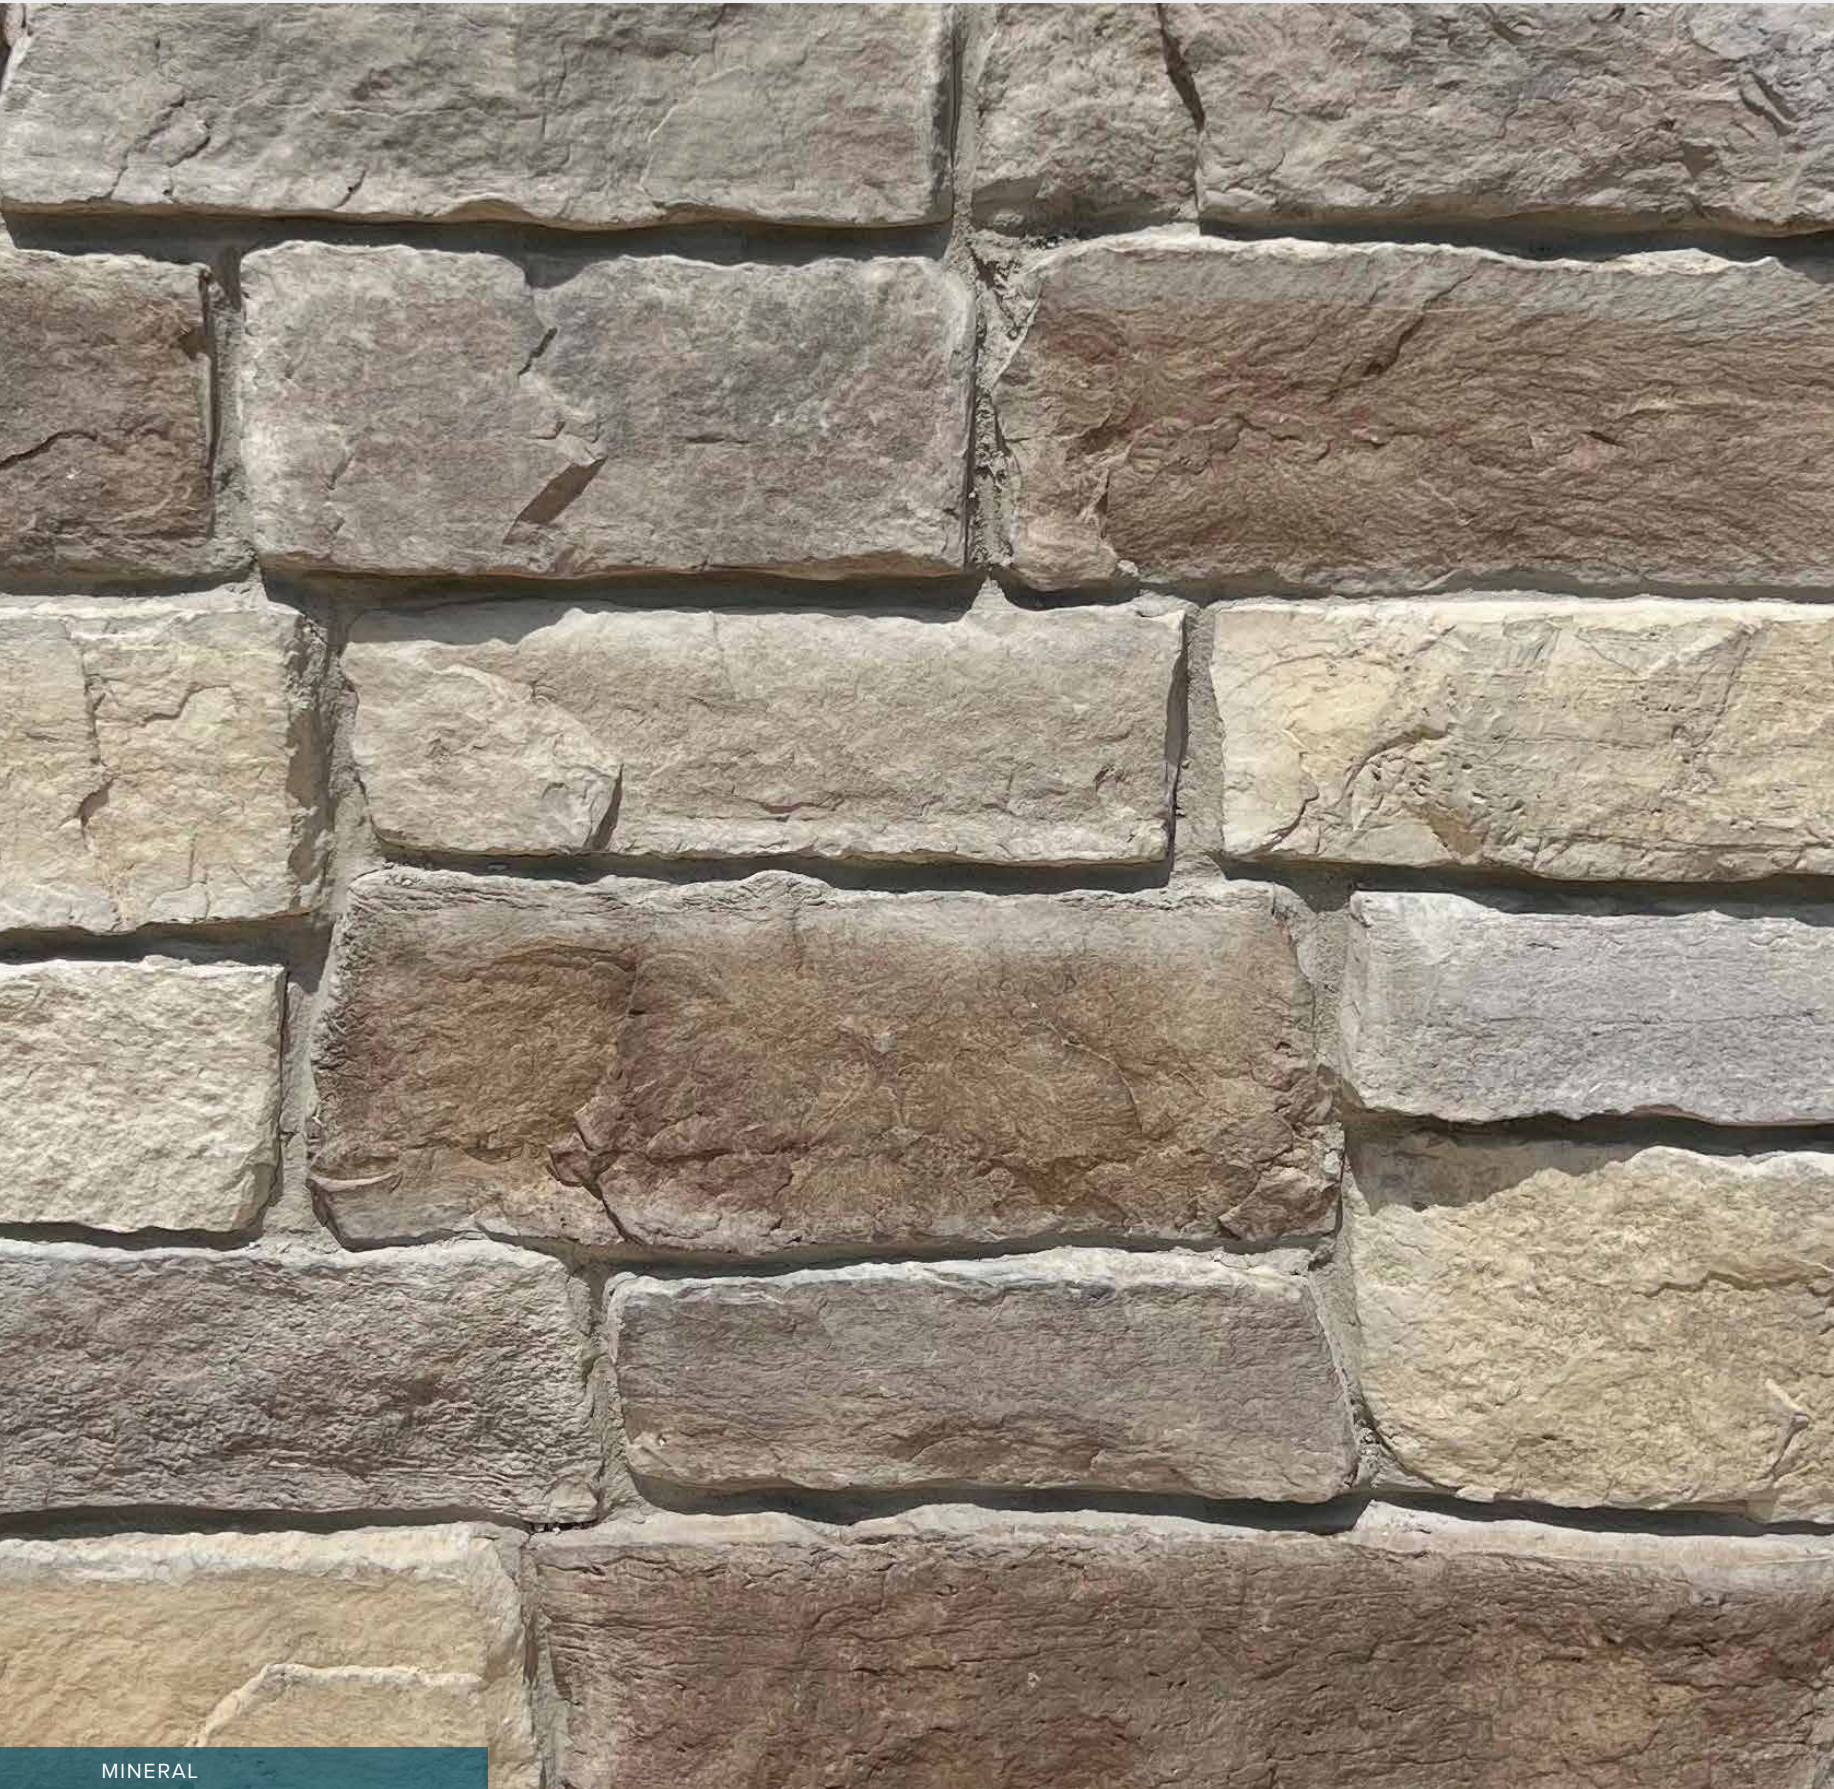

MINERAL

1923 SERIES

SUMMIT LEDGE

Uniquely textured rectangular pieces varying in height create one of our most natural stone feels. Drystack Summit Ledge for an enhanced natural effect. Summit Ledge stone comes in many natural colors. Corners available.

DIMENSIONS:

Heights from 3" to 10"
Lengths from 6" to 18"

THICKNESS:

.75" - 1.5"